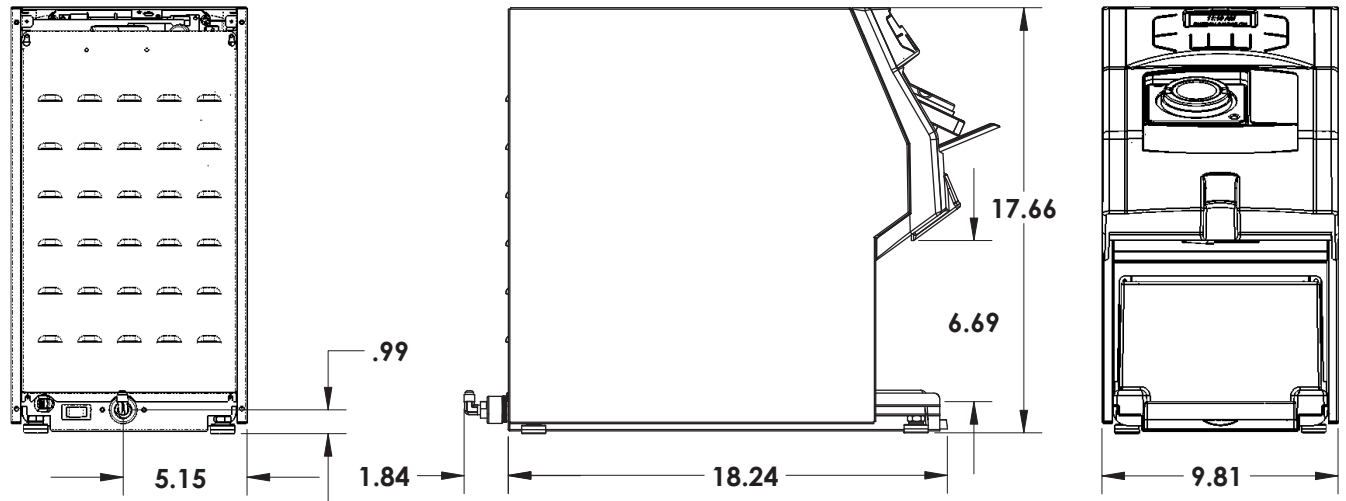

FRESH CUP TOUCH

AUTO EJECT POD BREWING SYSTEM

PLUG AND PLAY OPERATION

Simply connect the Fresh Cup to a water and electrical line and the initial setup routine will fill the tank and then safely turn on the heater.

ENERGY SMART

Choose from three different power modes to conserve energy during periods of non use: power on, power save and power down.

CUSTOM BRANDING

Grab that attention! Custom brand your Fresh Cup front with your logo helping you to promote your brand and services.

MODEL	TYPE	Part #	WIDTH	DEPTH	HEIGHT	VOLTS	WATTS	AMPS	WEIGHT
FKP-4Touch	UNIVERSAL POD	782150	9.81"	18.24"	17.66"	120 VOLT	1700W	14.2A	33 LBS
						Canadian Electrical 120 VOLT	1400W	11.6